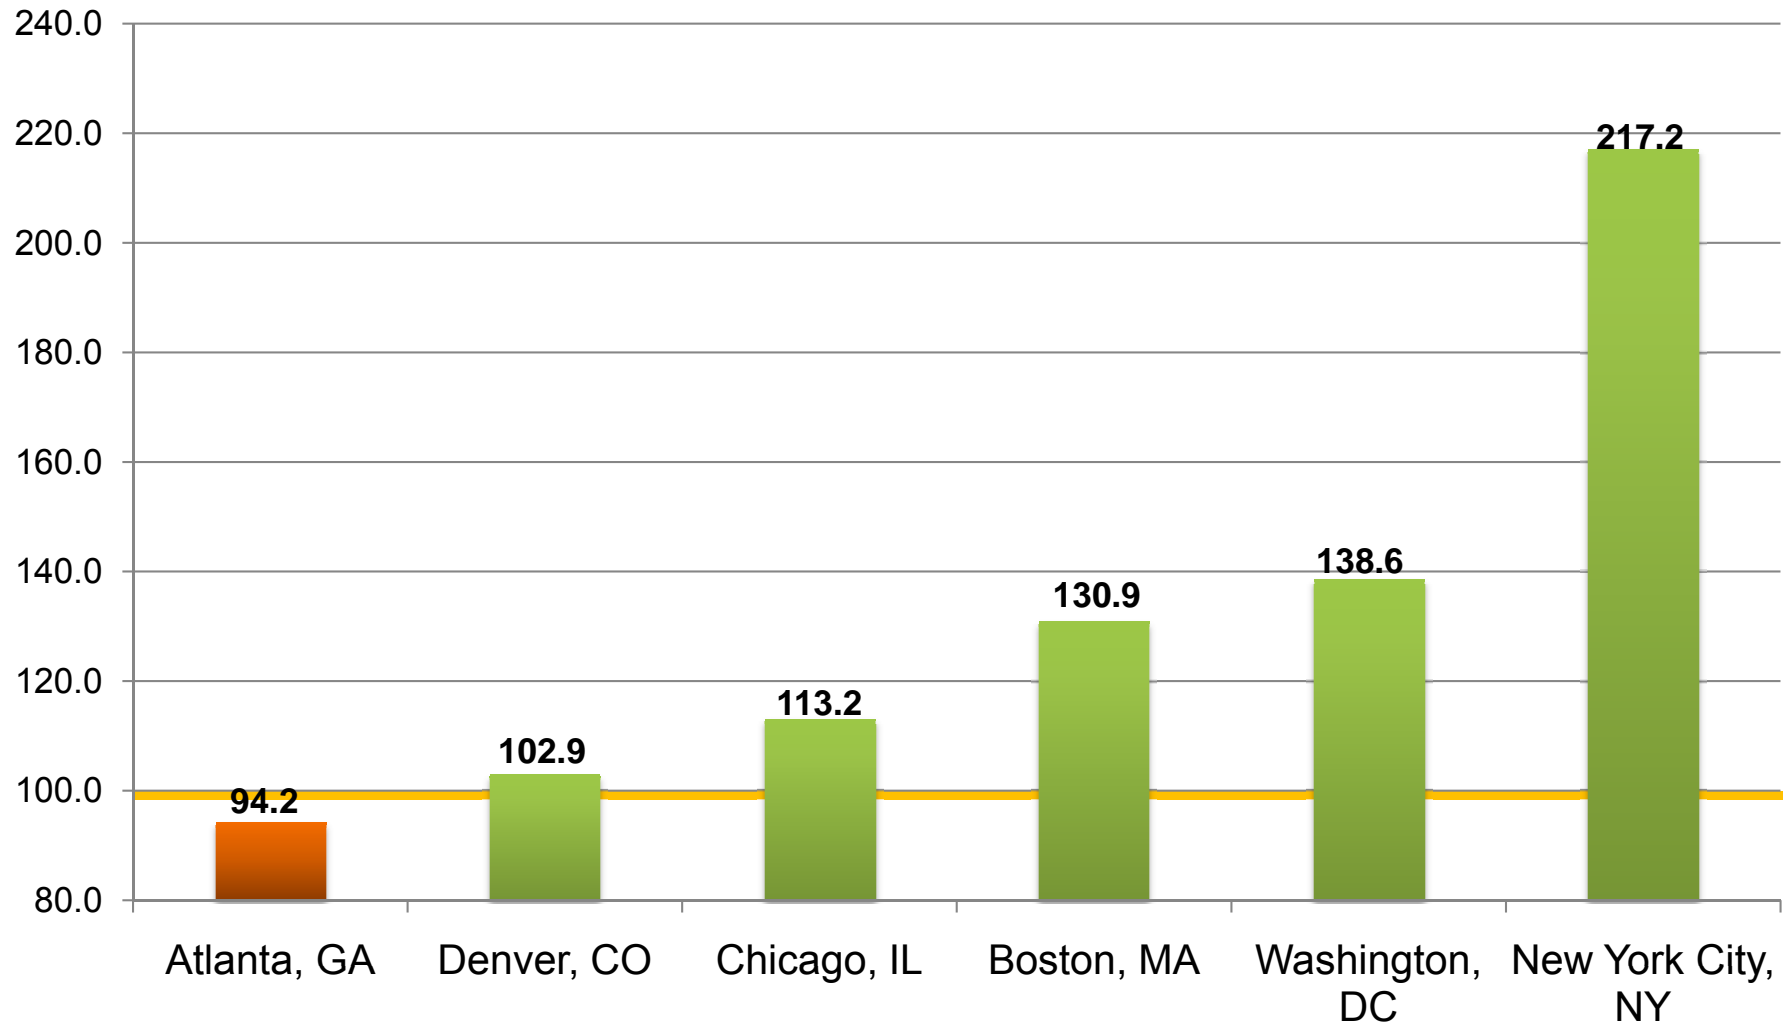

## Select U.S. Metro Areas

Source: ACCRA Cost of Living Index, 2009 (annual average released January 2010)